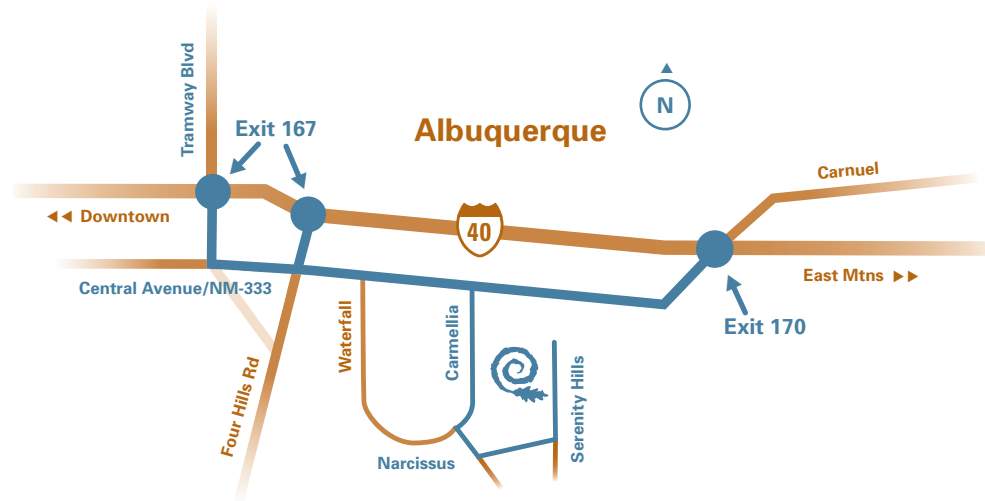

DRIVING DIRECTIONS

From Albuquerque

- Get to Tramway Blvd and Central Ave in far SE Albuquerque (13.7 miles from Tramway Rd and I-25, if approaching from N of Albuquerque)
- Go east in right lane of Central/NM-333, go thru light to Carmellia SE: .5 mile
- Turn right/south on Carmellia SE: .1-.2 mile
- Turn left/east on Narcissus SE: 100-200 feet
- Turn left/east on Serenity Hills PI SE to stop sign: 50-100 feet
- Turn left/north (still Serenity Hills PI SE), last house on left at cul-de-sac: .1 mile

From East Mountain areas

- Get to I-40 Exit 170 and NM-333 in Carnuel
- Go west on NM-333 to Carmellia SE: 1.4 miles
- Turn left/south on Carmellia SE: .1-.2 mile
- Turn left/east on Narcissus SE: 100-200 feet
- Turn left/east on Serenity Hills PI SE to stop sign: 50-100 feet
- Turn left/north (still Serenity Hills PI SE), last house on left at cul-de-sac: .1 mile